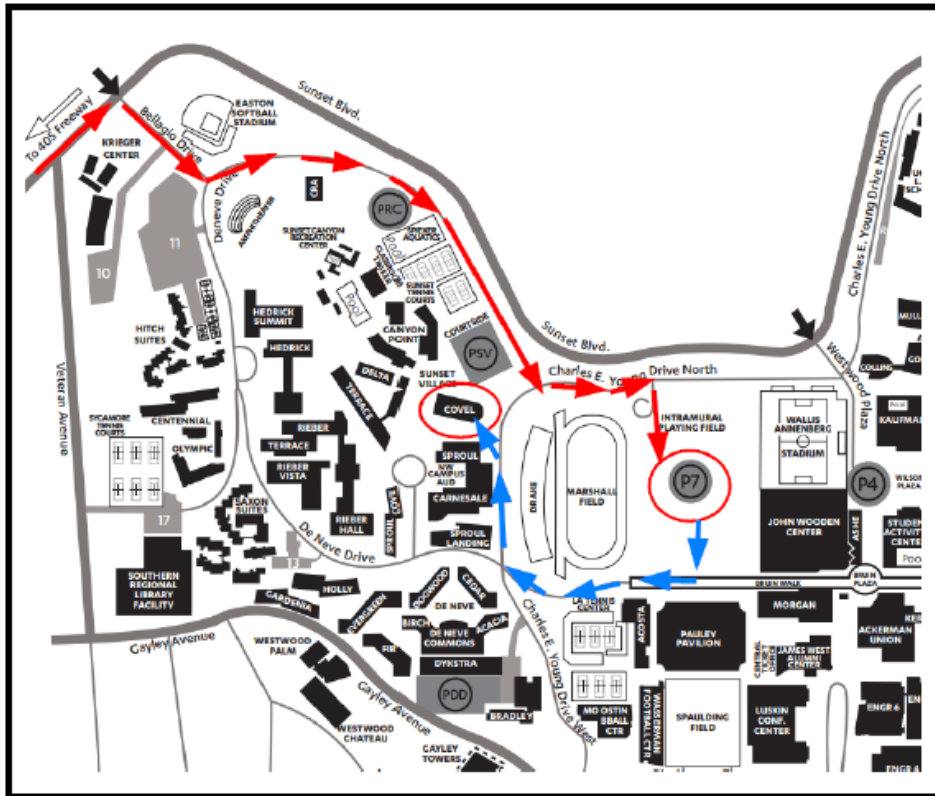

## MAP AND DIRECTIONS TO UCLA COVEL COMMONS

**UCLA Covell Commons**  
**Grand Horizon Room**  
330 De Neve Drive  
Los Angeles, Ca 90095

 Driving to Lot 7  
 Walking to Covell

### DRIVING DIRECTIONS (from the 405 FWY)

1. EXIT on Sunset Blvd, heading EAST
2. RIGHT on Bellagio Drive
3. LEFT onto De Neve Drive
4. LEFT onto Charles E Young Dr. North
5. RIGHT into the LOT 7 Driveway

### WALKING TO COVELL (8-10 min)

Walk out of Lot 7 on the Southside where the stairs and elevators are located, facing Pauley Pavilion. Then walk up the hill on your right, cross Charles E Young Drive, and walk north  
Proceed up the stairs to the main entrance of the building. The Grand Horizon room is on the 3rd Floor.